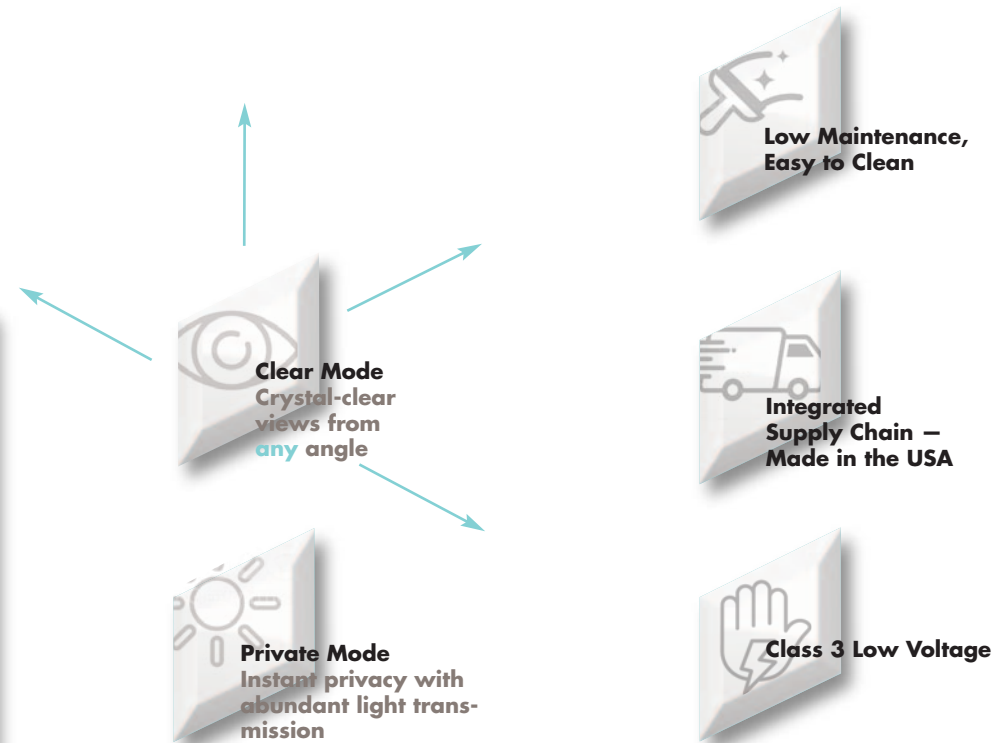

Finally, somebody got switchable privacy glass exactly right.

Now it's possible to go from crystal-clear glass to total privacy, instantly and on-demand. CLiC™ is the breakthrough you've been waiting for.

Available exclusively from Cardinal — the industry's leading glass manufacturer with a 60-year history of continuous innovation.

Low Maintenance, Easy to Clean

Integrated Supply Chain — Made in the USA

Class 3 Low Voltage

Clear Mode
Crystal-clear views from **any angle**

Private Mode
Instant privacy with abundant light transmission

Quiet Acoustic Privacy

Integrated Building Controls

Fast Switching and Security