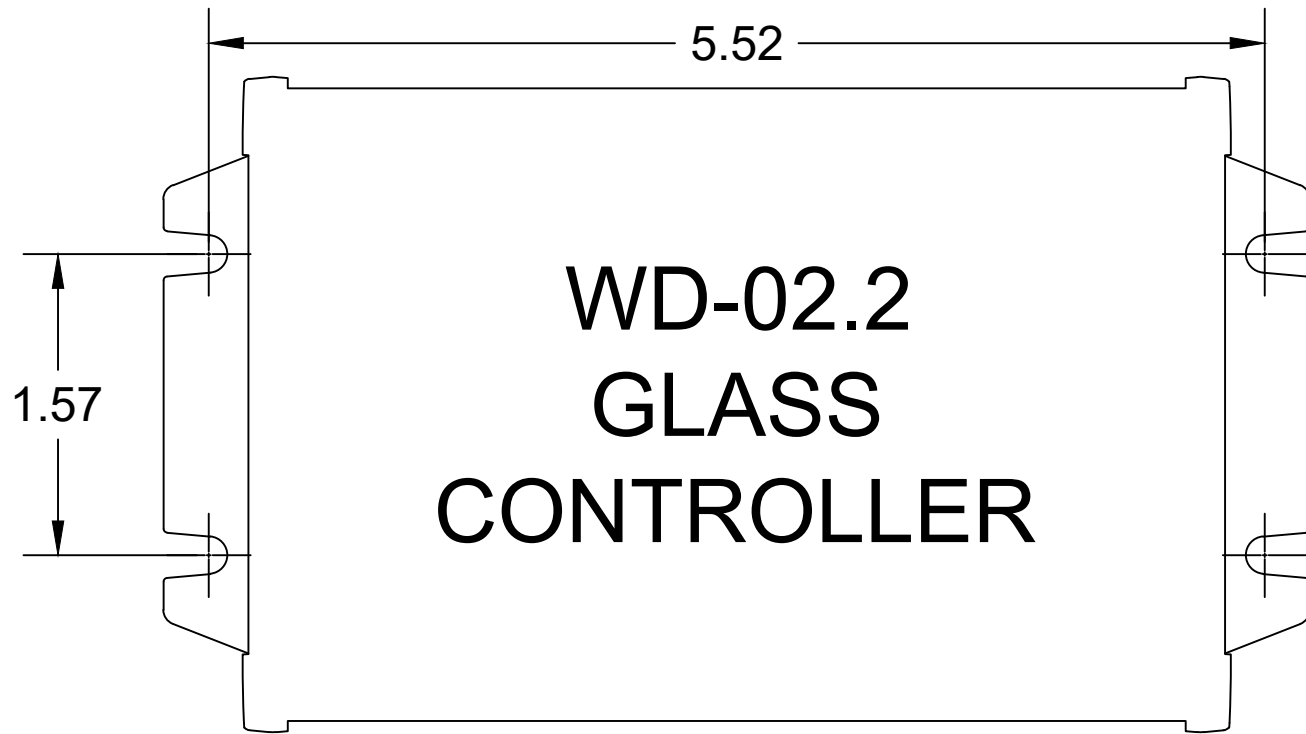

MOUNTING TEMPLATE

THESE DEVICES ARE
SPECIFICALLY DESIGNED
ONLY FOR USE WITH
CLIC GLASS PANELS

ALL DIMENSIONS IN INCHES
AND SCALE 1:1